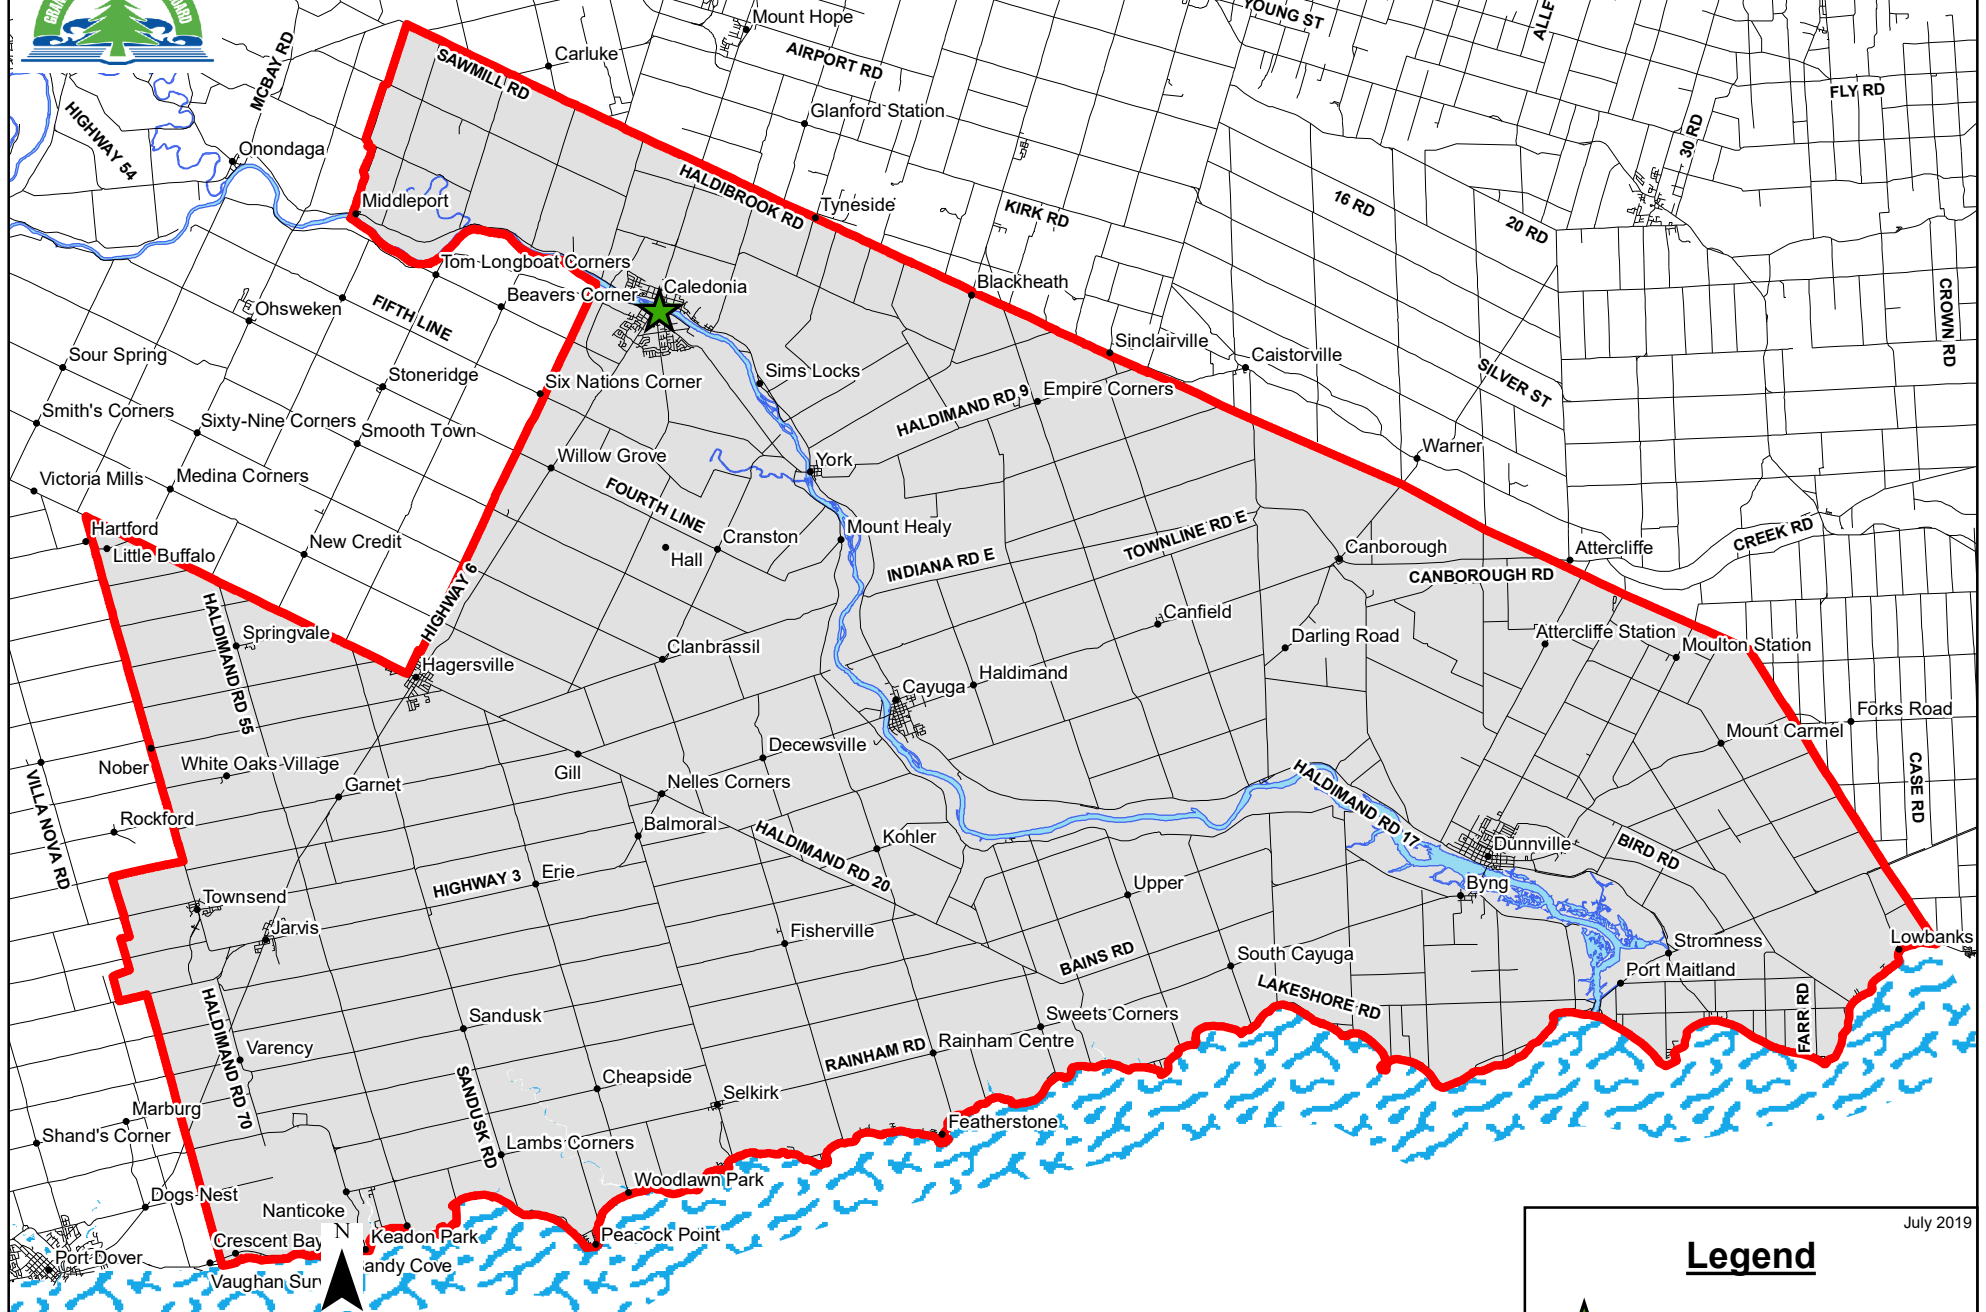

River Heights School French Immersion Attendance Boundary Grades 4-8

July 2019

Legend

-  School
-  Attendance Area Boundary

NOTE: Map is for reference purposes only and is subject to change.