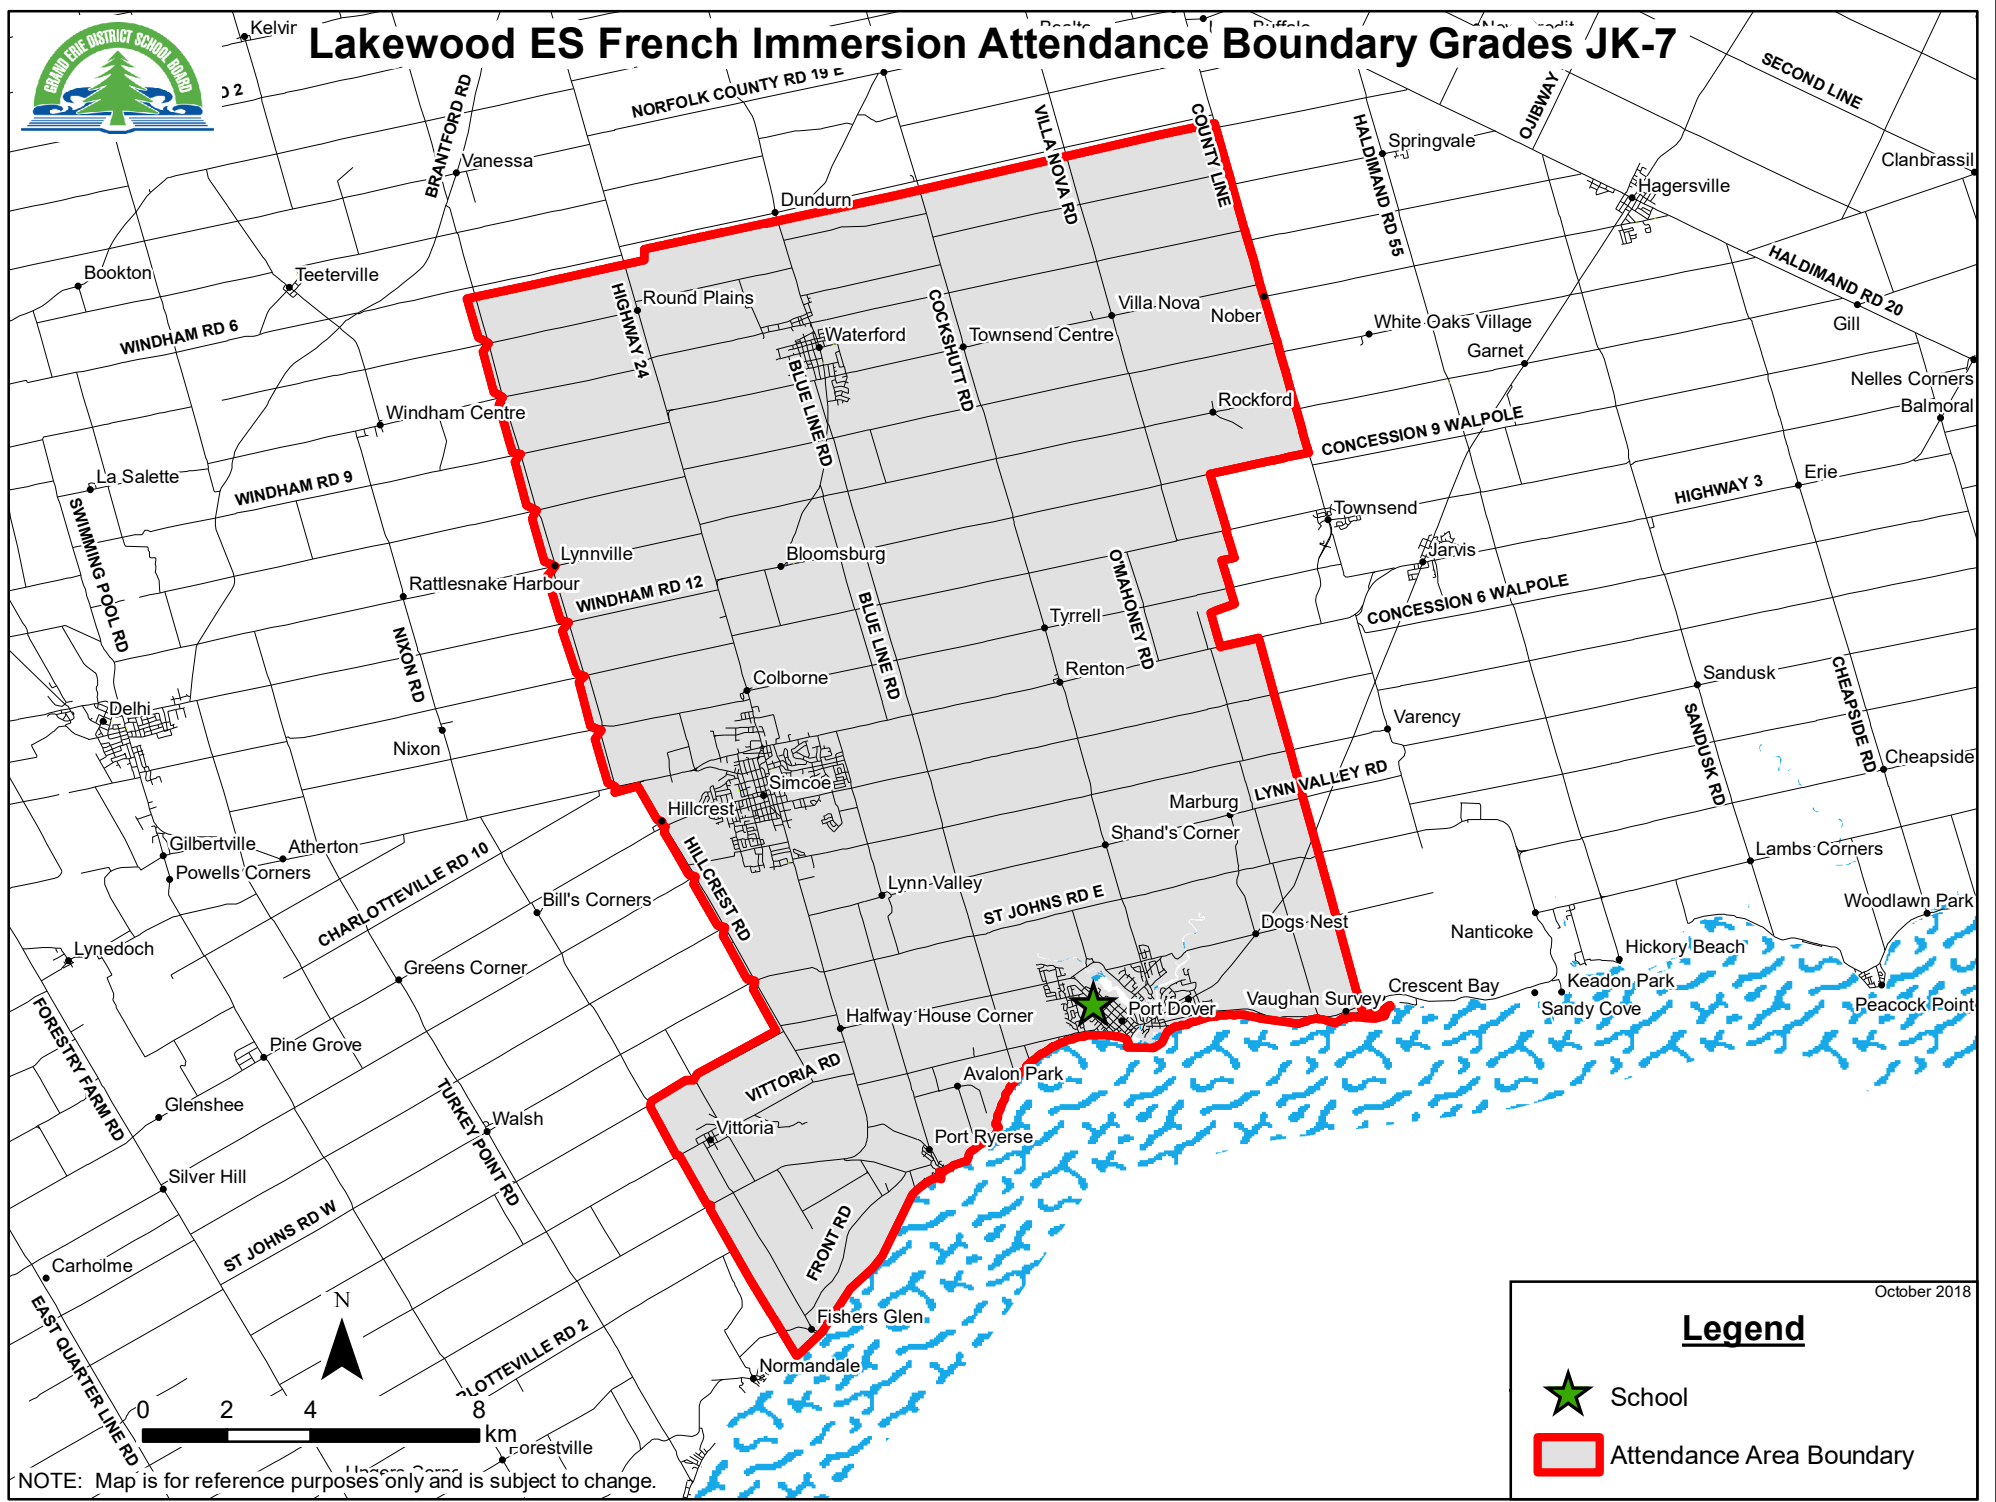

Lakewood ES French Immersion Attendance Boundary Grades JK-7

Kelvir
32

NORFOLK COUNTY RD 19 E

VILLA NOVA RD

COUNTY LINE

HALDIMAND RD 55

QUIBWAY

SECOND LINE

HALDIMAND RD 20

WINDHAM RD 6

Teeterville

Round Plains

Waterford

Townsend Centre

Villa Nova

Nober