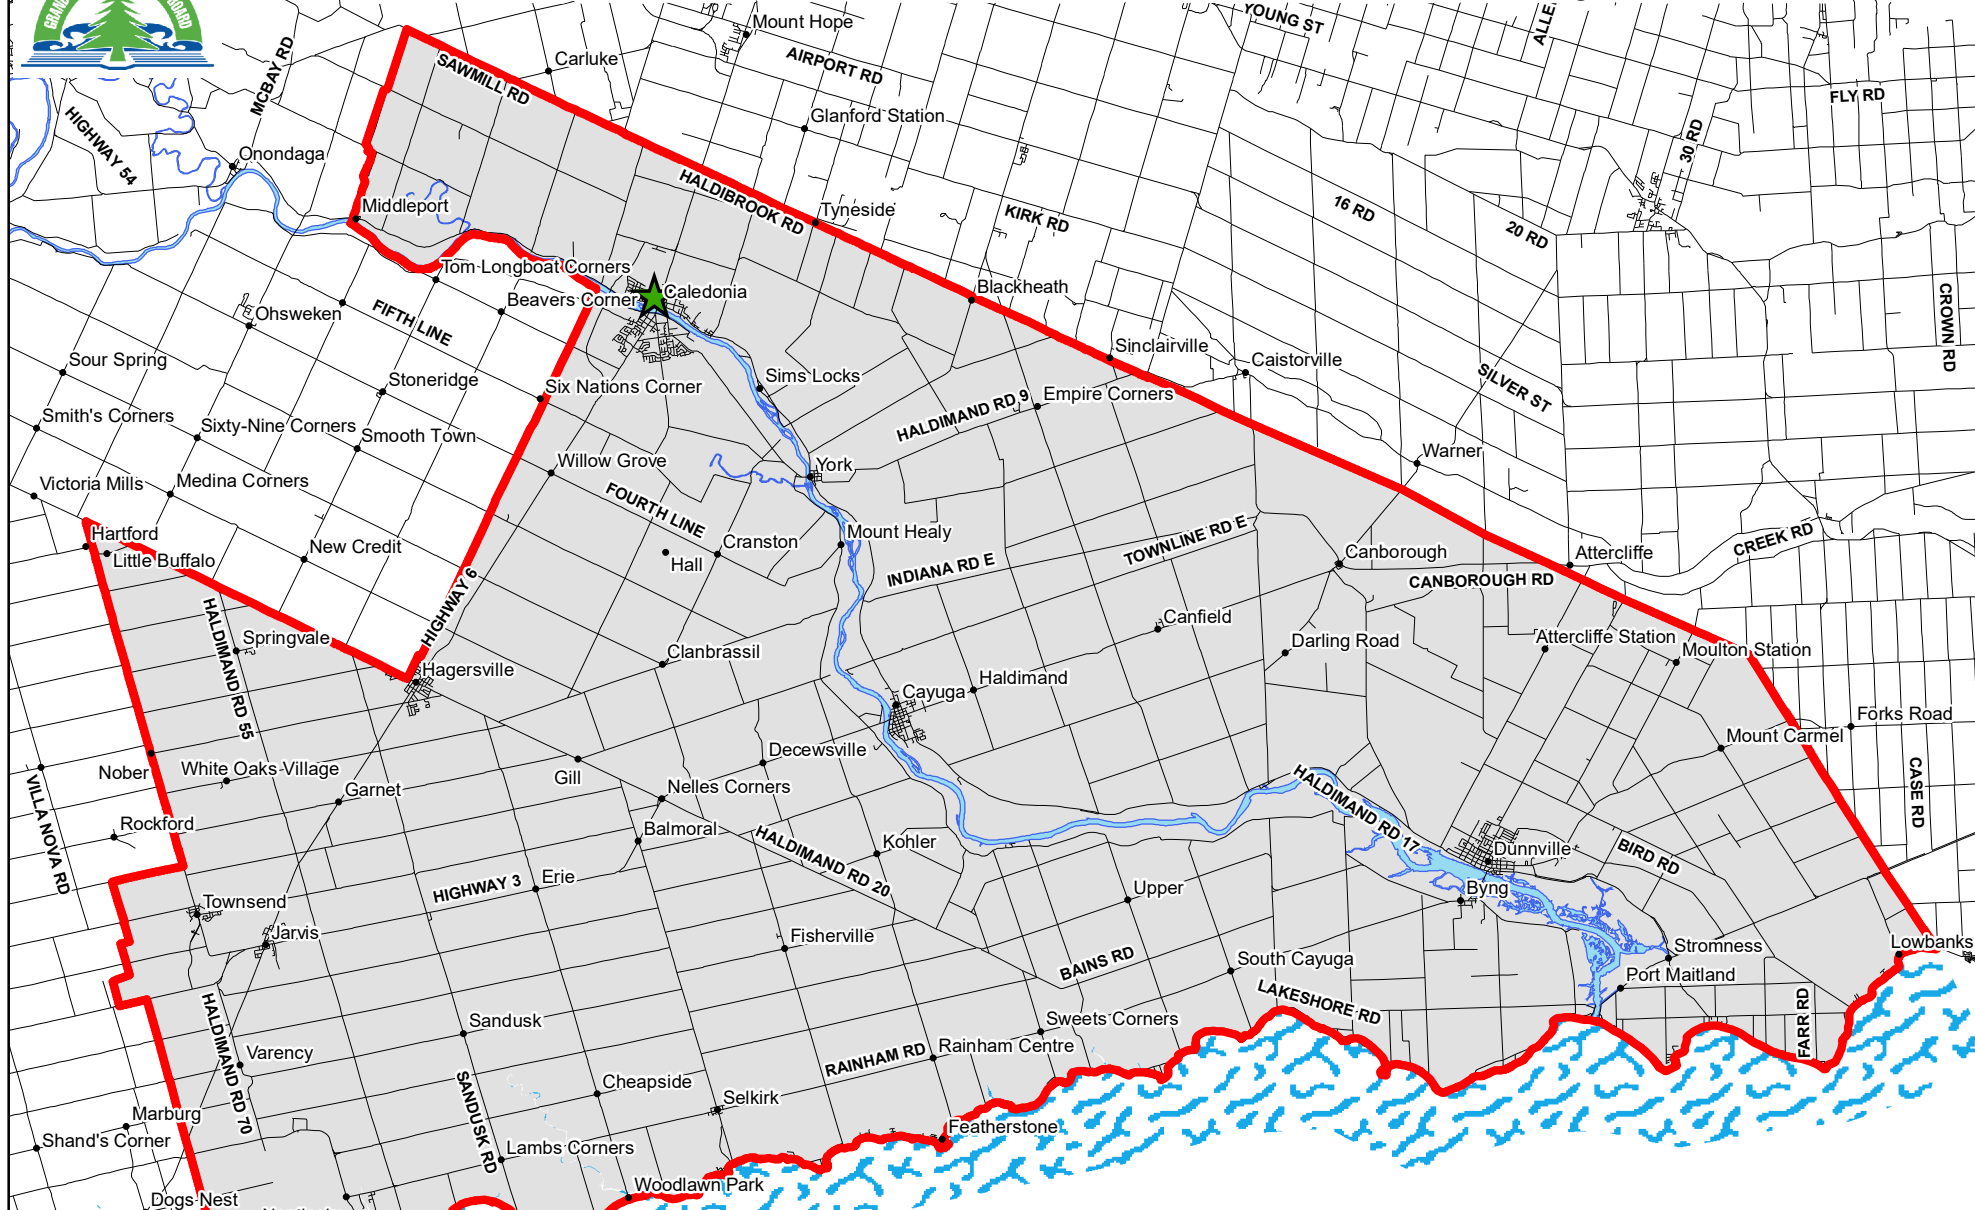

Caledonia Centennial PS French Immersion Attendance Boundary Grades JK-7

October 2018

Legend

- School
- Attendance Area Boundary

NOTE: Map is for reference purposes only and is subject to change.